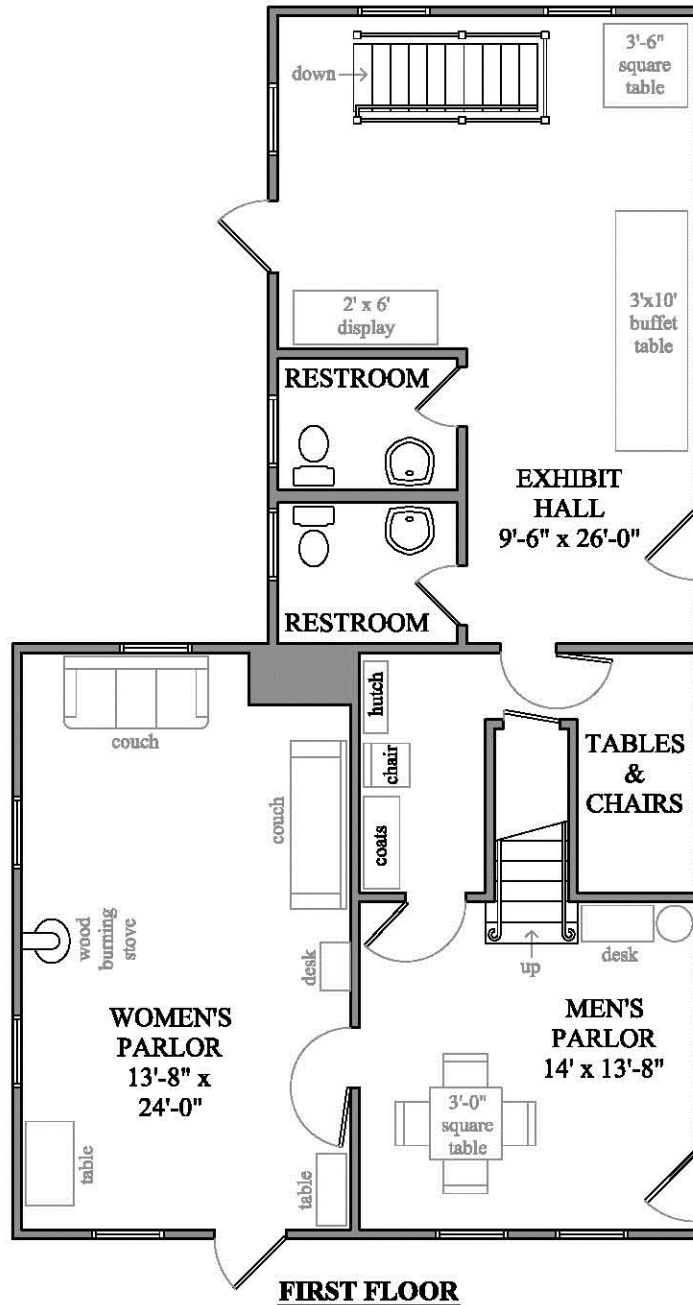

LOWER LEVEL KITCHEN
14'-7" x 19'-6"

FIRST FLOOR

folding furniture

SECOND FLOOR

WARREN TAVERN
2S540 SECOND STREET
WARRENVILLE, IL 60555

WARREN TAVERN PRESERVATIONISTS
630-393-4001
warrentavern@att.net