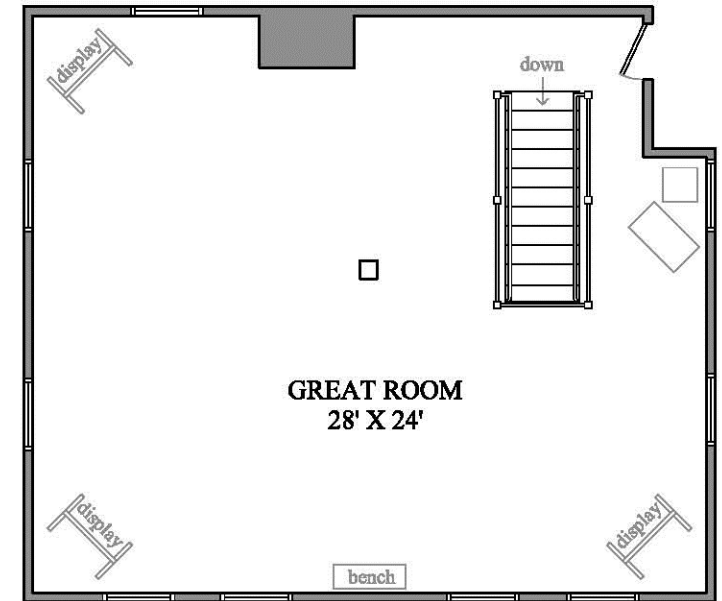

LOWER LEVEL KITCHEN
14'-7" x 19'-6"

FIRST FLOOR

folding furniture

SECOND FLOOR

WARREN TAVERN
2S540 SECOND STREET
WARRENVILLE, IL 60555

WARREN TAVERN PRESERVATIONISTS
630-393-4001
warrentavern@att.net