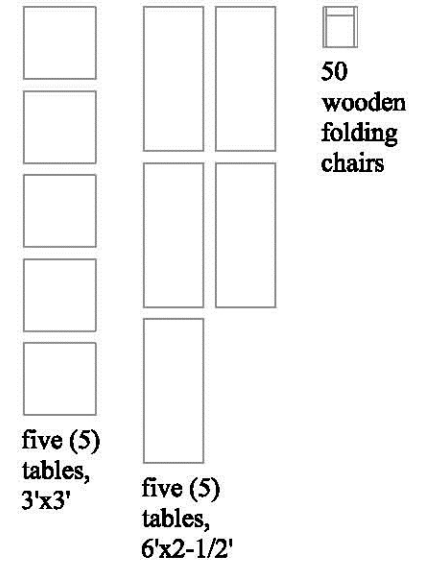

LOWER LEVEL KITCHEN
14'-7" x 19'-6"

FIRST FLOOR

folding furniture

SECOND FLOOR

WARREN TAVERN
2S540 SECOND STREET
WARRENVILLE, IL 60555

WARREN TAVERN PRESERVATIONISTS
630-393-4001
warrentavern@att.net